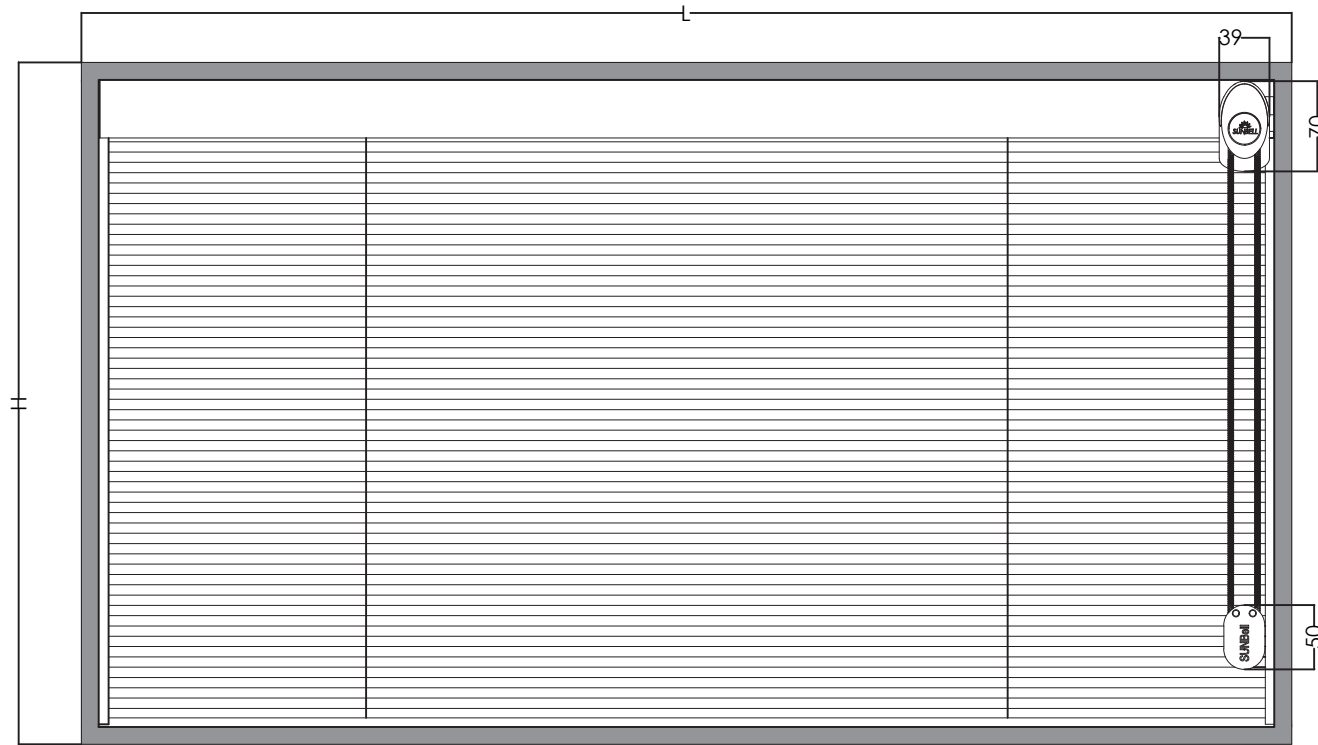

DIMENSIONS - ALUMINIUM SUNCORD BLIND - 22 MM CAVITY - 4 MM SEALANT

* All dimensions in mm