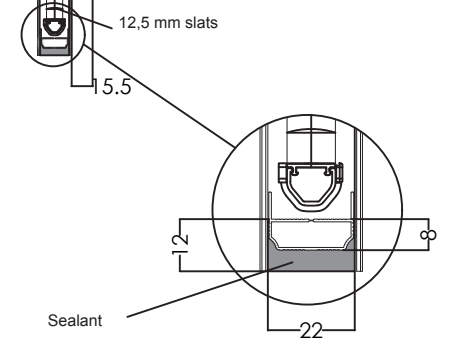

DIMENSIONS - ALUMINIUM SUNCORD BLIND - 22 MM CAVITY - 4 MM SEALANT

* All dimensions in mm