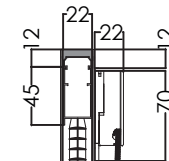

DIMENSIONS - ALUMINIUM SUNCORD BLIND - 22 MM CAVITY - 4 MM SEALANT

* All dimensions in mm