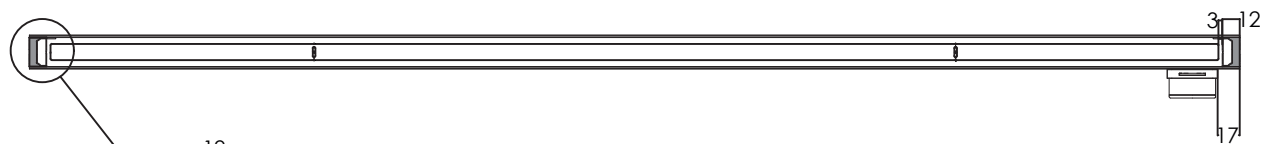

DIMENSIONS - ALUMINIUM SUNCORD BLIND - 22 MM CAVITY - 4 MM SEALANT

* All dimensions in mm