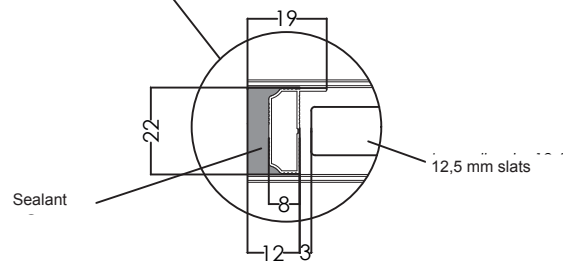

DIMENSIONS - ALUMINIUM SUNCORD BLIND - 22 MM CAVITY - 4 MM SEALANT

* All dimensions in mm